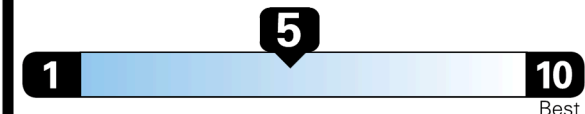

This vehicle emits 327 grams CO₂ per mile. The best emits 0 grams per mile (tailpipe only). Producing and distributing fuel also create emissions; learn more at fueleconomy.gov.

Actual results will vary for many reasons, including driving conditions and how you drive and maintain your vehicle. The average new vehicle gets 29 MPG and costs $8,500 to fuel over 5 years. Cost estimates are based on 15,000 miles per year at $ 3.30 per gallon. MPGe is miles per gasoline gallon equivalent. Vehicle emissions are a significant cause of climate change and smog.

fueleconomy.gov

Calculate personalized estimates and compare vehicles